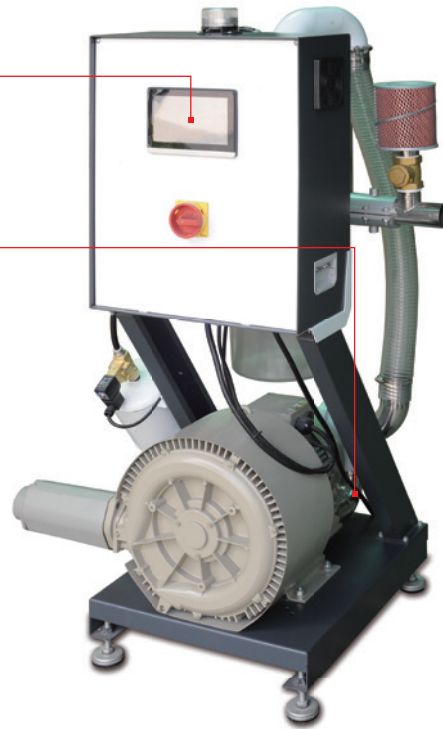

SCAL-HP-D

Central vacuum hopper loader

Touchpad

7" touch screen and PLC to easy control the feeding process

Vacuum breaking valve to extend life time of the blower

Feeding hoppers

can work with up to 12 hopper receivers