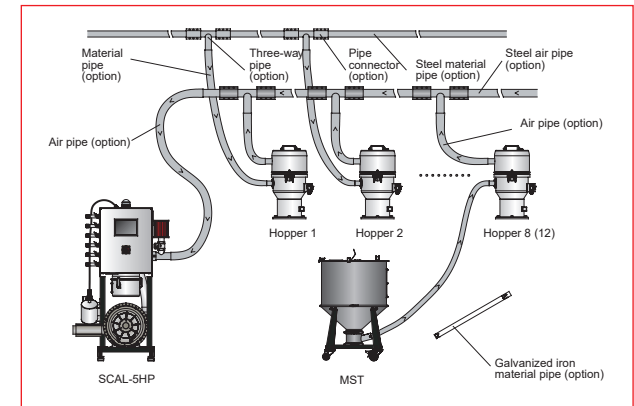

SCAL-HP-D

Central vacuum hopper loader

Touchpad

7" touch screen and PLC to easy control the feeding process

Vacuum breaking valve to extend life time of the blower

Feeding hoppers

can work with up to 12 hopper receivers

Working principle